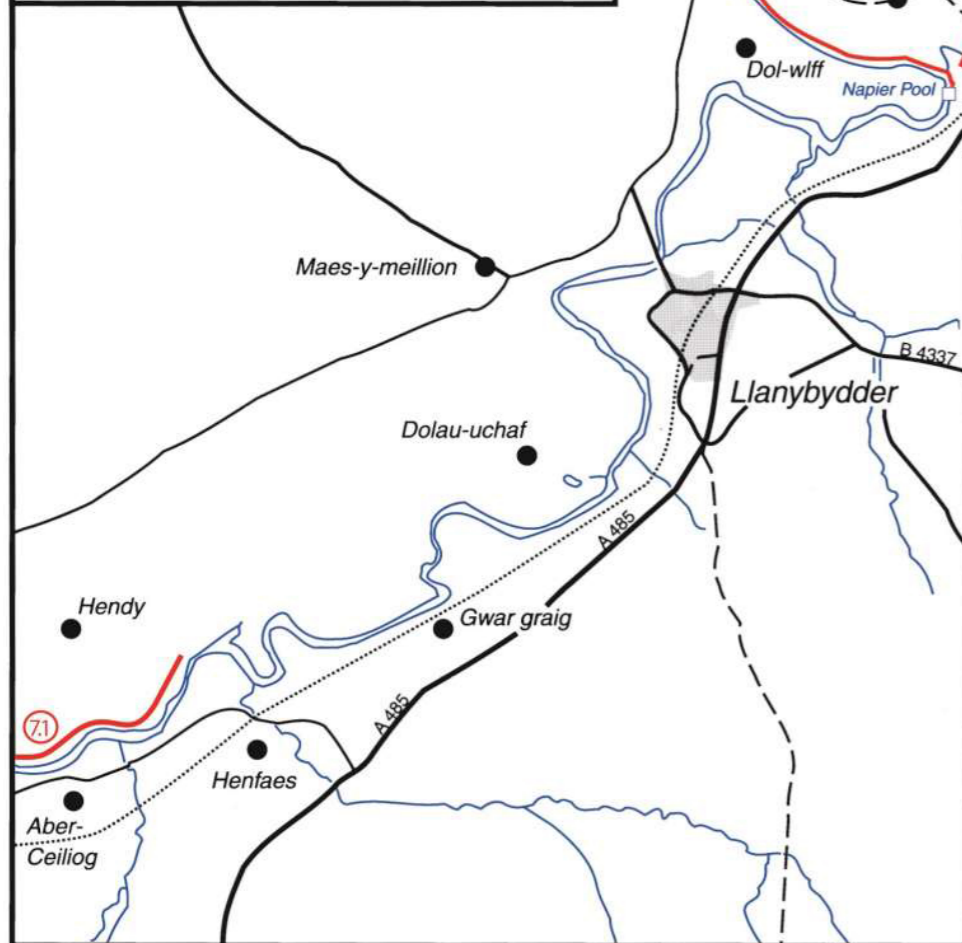

# LLANDYSUL ANGLING CLUB

Extent of the Club waters for the season.  
Showing the most important pools and runs.  
(The waters are shown with a thick red line.)

REVISED 2022

**RESTRICTED FISHING — EVEN NO. TICKETS FISH ONLY — 12 noon EVEN DATE until 12 noon ODD DATE**  
**ODD NO. TICKETS FISH ONLY — 12 noon ODD DATE until 12 noon EVEN DATE**