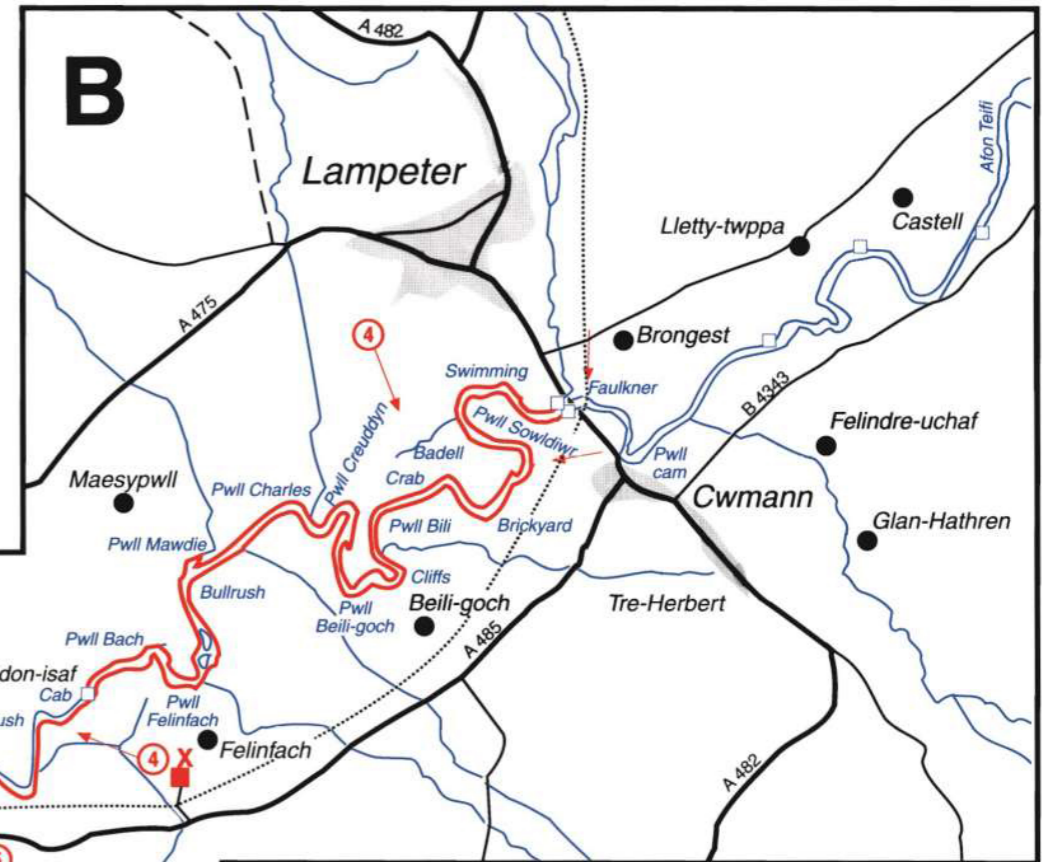

# LLANDYSUL ANGLING CLUB

Extent of the Club waters for the season.  
Showing the most important pools and runs.  
(The waters are shown with a thick red line.)

REVISED 2022

**RESTRICTED FISHING — EVEN NO. TICKETS FISH ONLY — 12 noon EVEN DATE until 12 noon ODD DATE**  
**ODD NO. TICKETS FISH ONLY — 12 noon ODD DATE until 12 noon EVEN DATE**