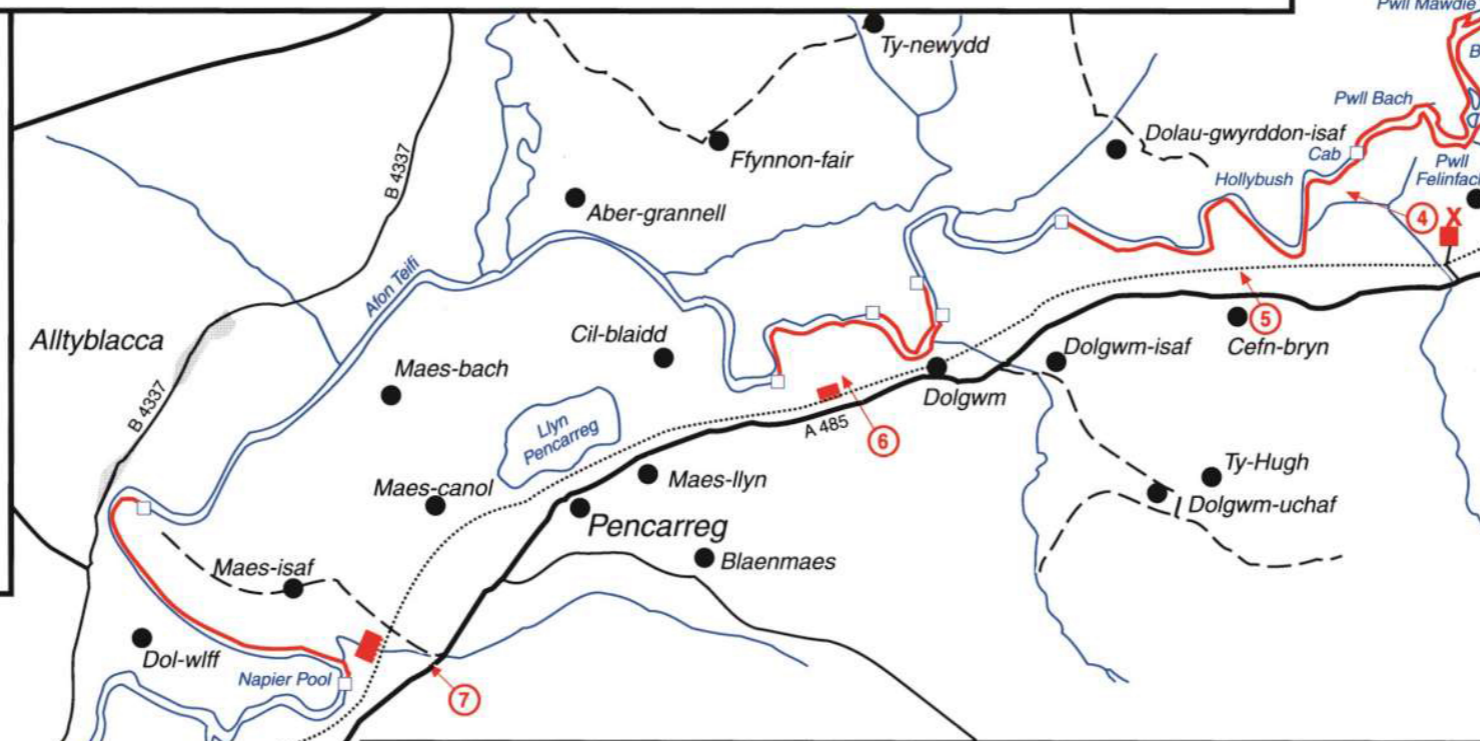

# LLANDYSUL ANGLING CLUB

Extent of the Club waters for the season.  
Showing the most important pools and runs.  
(The waters are shown with a thick red line.)

REVISED 2022

**RESTRICTED FISHING — EVEN NO. TICKETS FISH ONLY — 12 noon EVEN DATE until 12 noon ODD DATE**  
**ODD NO. TICKETS FISH ONLY — 12 noon ODD DATE until 12 noon EVEN DATE**