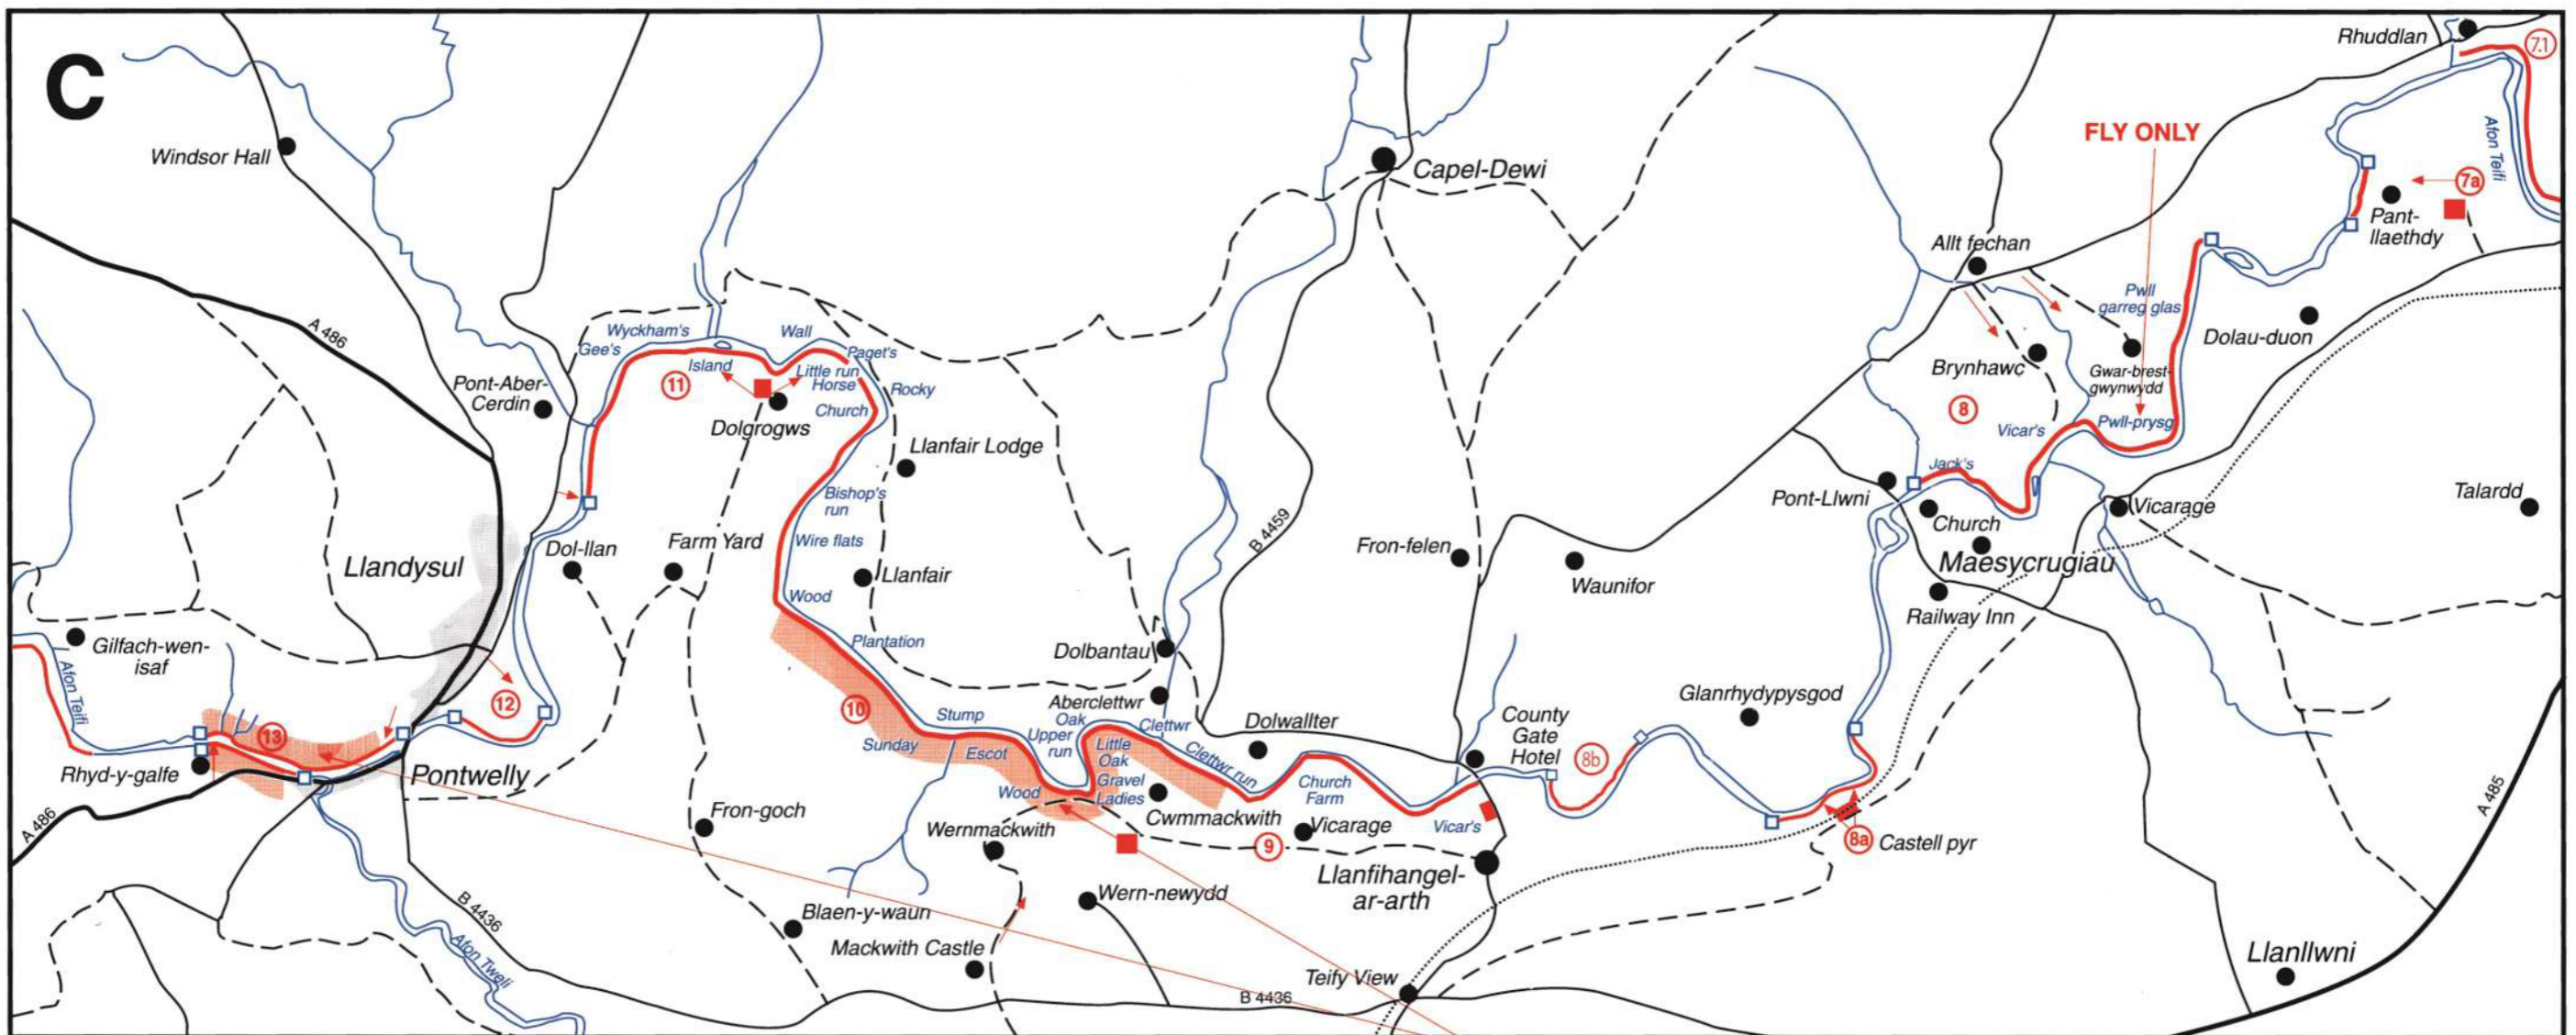

# LLANDYSUL ANGLING CLUB

Extent of the Club waters for the season.  
Showing the most important pools and runs.  
(The waters are shown with a thick red line.)

REVISED 2022

**RESTRICTED FISHING — EVEN NO. TICKETS FISH ONLY — 12 noon EVEN DATE until 12 noon ODD DATE**  
**ODD NO. TICKETS FISH ONLY — 12 noon ODD DATE until 12 noon EVEN DATE**