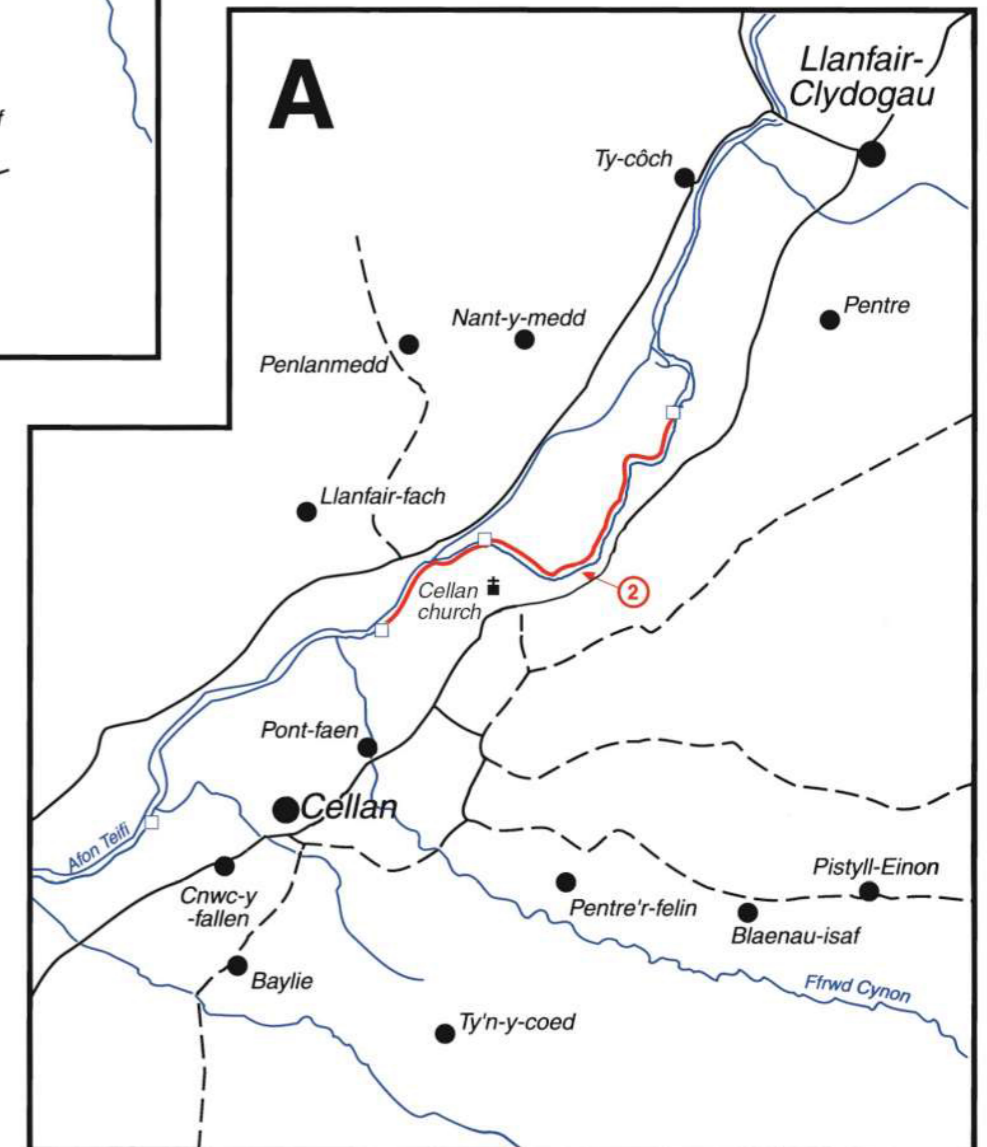

# LLANDYSUL ANGLING CLUB

Extent of the Club waters for the season.  
Showing the most important pools and runs.  
(The waters are shown with a thick red line.)

REVISED 2022

**RESTRICTED FISHING — EVEN NO. TICKETS FISH ONLY — 12 noon EVEN DATE until 12 noon ODD DATE**  
**ODD NO. TICKETS FISH ONLY — 12 noon ODD DATE until 12 noon EVEN DATE**