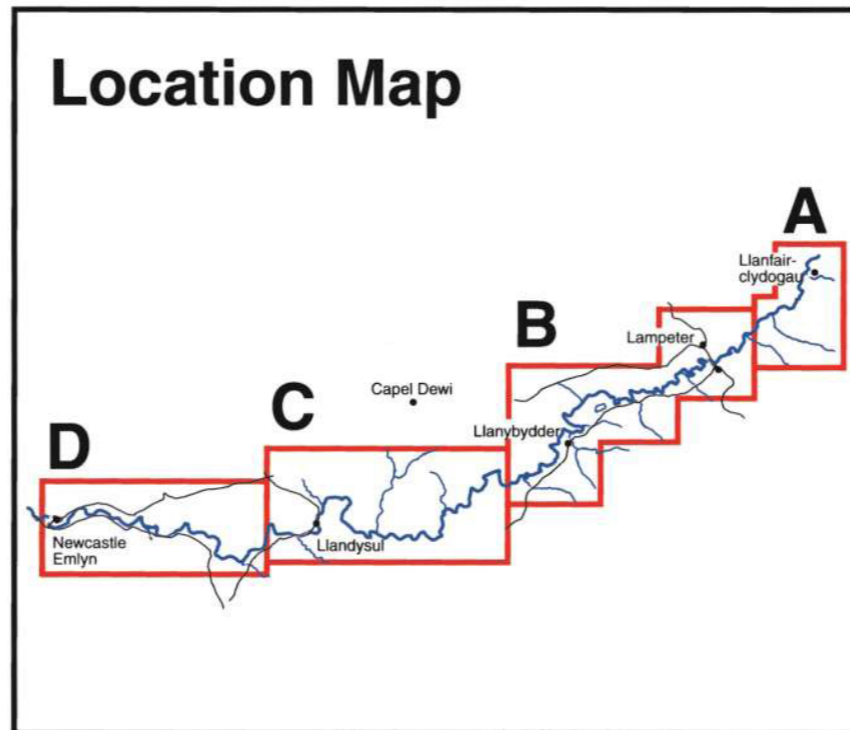

# LLANDYSUL ANGLING CLUB

Extent of the Club waters for the season.  
Showing the most important pools and runs.  
(The waters are shown with a thick red line.)

REVISED 2022

**RESTRICTED FISHING — EVEN NO. TICKETS FISH ONLY — 12 noon EVEN DATE until 12 noon ODD DATE**  
**ODD NO. TICKETS FISH ONLY — 12 noon ODD DATE until 12 noon EVEN DATE**