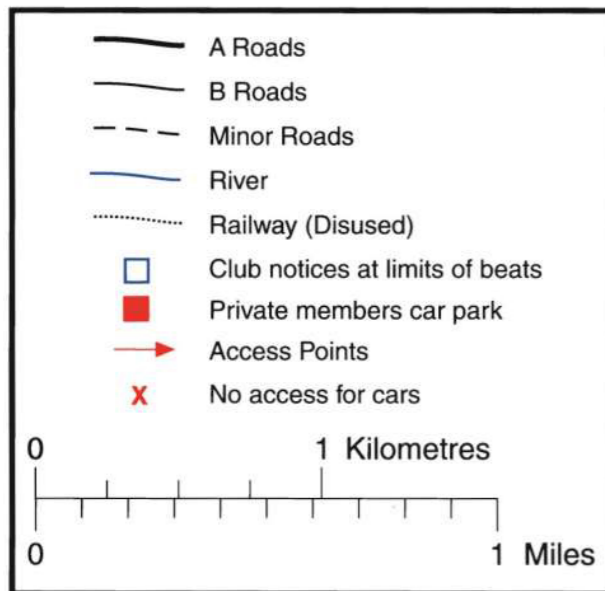

# LLANDYSUL ANGLING CLUB

Extent of the Club waters for the season.  
Showing the most important pools and runs.  
(The waters are shown with a thick red line.)

REVISED 2022

**RESTRICTED FISHING — EVEN NO. TICKETS FISH ONLY — 12 noon EVEN DATE until 12 noon ODD DATE**  
**ODD NO. TICKETS FISH ONLY — 12 noon ODD DATE until 12 noon EVEN DATE**